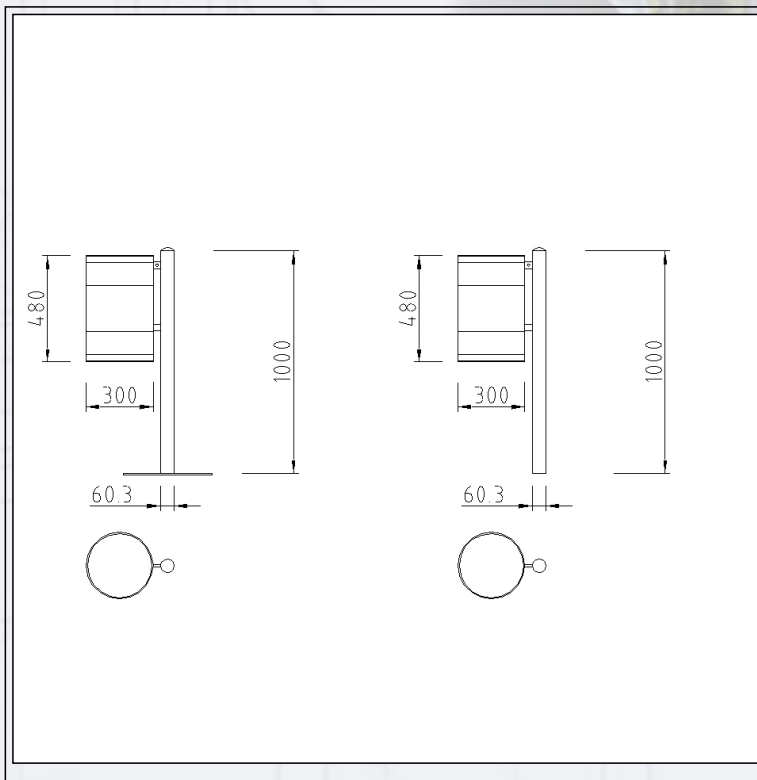

## BINS

AU101

**WASTE BIN mod.  
"ISEO"- STAINLESS  
STEEL AISI 304**

*Small round waste bin for  
public parks and crowded  
places*

The records, the specifics and the representations of the following catalogue are undemanding. Expo Inox S.p.A. reserves the right to introduce, at any time, the modifications that considers necessary.