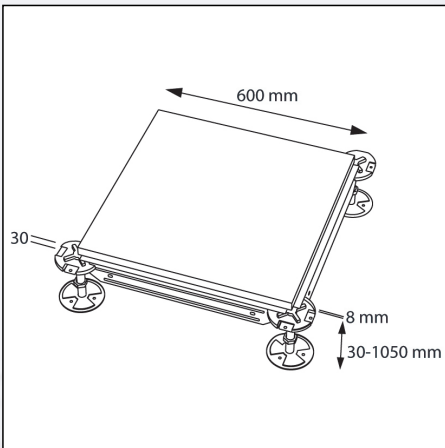

## FLOOR

PIEDDEC1

**HEIGHT ADJUSTABLE  
FLOOR SUPPORTS FULL  
ZINC COATED**

*Height adjustable floor  
supports 200 mm +/- 20  
mm*

The records, the specifics and the representations of the following catalogue are undemanding. Expo Inox S.p.A. reserves the right to introduce, at any time, the modifications that considers necessary.