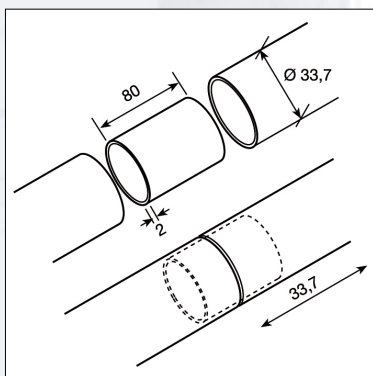

CONNECTIONS

COD.

EX280 COUPLING FOR CONNECTION Ø 42,4 mm - STAINLESS STEEL AISI 304

COD.

EX290 COUPLING FOR CONNECTION Ø 33,7 mm - STAINLESS STEEL AISI 304

The records, the specifics and the representations of the following catalogue are undemanding. Expo Inox S.p.A. reserves the right to introduce, at any time, the modifications that considers necessary.