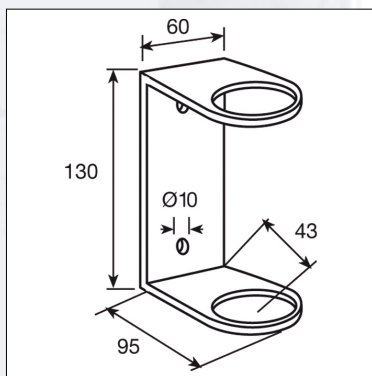

LATERAL POST HOLDER

COD.

EX101 LATERAL POST HOLDER Ø 42,4 mm. - STAINLESS STEEL AISI 304 SATIN FINISH

COD.

EX102 LATERAL POST HOLDER 42,4 mm - STAINLESS STEEL AISI 304 SATIN FINISH (to be welded)

The records, the specifics and the representations of the following catalogue are undemanding. Expo Inox S.p.A. reserves the right to introduce, at any time, the modifications that considers necessary.