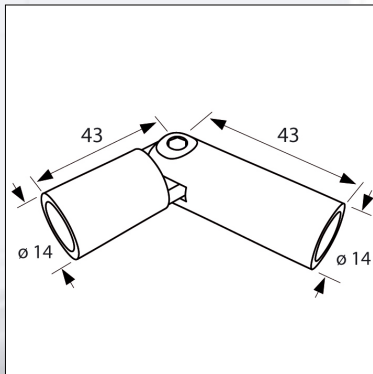

**ADJUSTABLE
ANGLES**

COD.

EX252 ARTICULATION 12 - STAINLESS STEEL AISI 304 SATIN FINISH

The records, the specifics and the representations of the following catalogue are undemanding. Expo Inox S.p.A. reserves the right to introduce, at any time, the modifications that considers necessary.

www.expoinox.com

KIT

ExpoKit