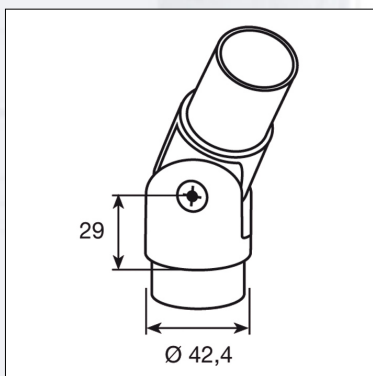

**ADJUSTABLE  
ANGLES**

**COD.**

EX021 ARTICULATION WITH PLATE Ø 42,4 mm - STAINLESS STEEL AISI 304 SATIN FINISH

**COD.**

EX250 ARTICULATION Ø 42,4 mm - STAINLESS STEEL AISI 304 SATIN FINISH

**COD.**

EX251 DOUBLE ARTICULATION Ø 42,4 mm - STAINLESS STEEL AISI 304 SATIN FINISH