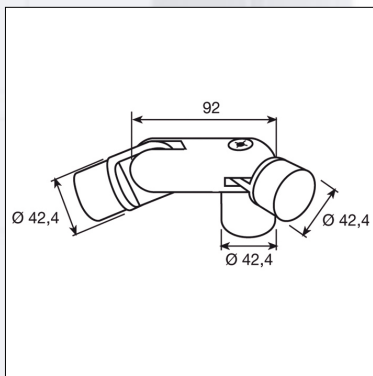

**ADJUSTABLE  
ANGLES**

**COD.**

EX021 ARTICULATION WITH PLATE Ø 42,4 mm - STAINLESS STEEL AISI 304 SATIN FINISH

**COD.**

EX250 ARTICULATION Ø 42,4 mm - STAINLESS STEEL AISI 304 SATIN FINISH

**COD.**

EX251 DOUBLE ARTICULATION Ø 42,4 mm - STAINLESS STEEL AISI 304 SATIN FINISH