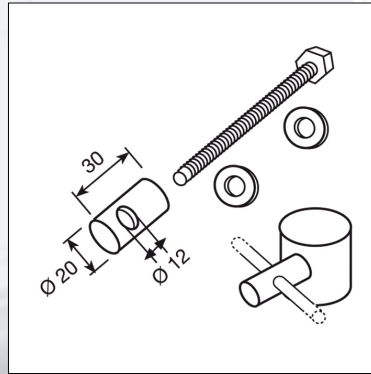

**CROSSBAR
HOLDERS**

COD.

EX311 PASSING THROUGH SUPPORT FOR ROUND PIPE Ø 12 mm.dia.x 42,4 mm.- STAINLESS STEEL AISI 304 SATIN FINISH

COD.

EX312 ROUND PIPE SUPPORT KIT Ø 12 mm x 42,4 mm. - STAINLESS STEEL AISI 304 SATIN FINISH

COD.

EX700 ROUND PIPE SUPPORT Ø 20 mm.- STAINLESS STEEL AISI 304 SATIN FINISH

The records, the specifics and the representations of the following catalogue are undemanding. Expo Inox S.p.A. reserves the right to introduce, at any time, the modifications that considers necessary.