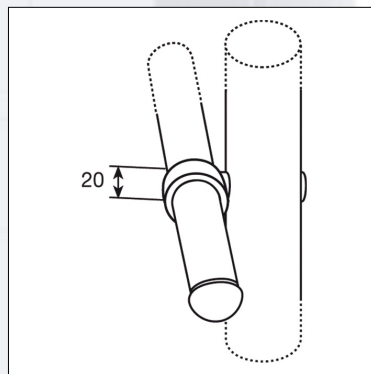

**CROSSBAR
HOLDERS**

COD.

EX311 PASSING THROUGH SUPPORT FOR ROUND PIPE Ø 12 mm.dia.x 42,4 mm.- STAINLESS STEEL AISI 304 SATIN FINISH

COD.

EX312 ROUND PIPE SUPPORT KIT Ø 12 mm x 42,4 mm. - STAINLESS STEEL AISI 304 SATIN FINISH

COD.

EX700 ROUND PIPE SUPPORT Ø 20 mm.- STAINLESS STEEL AISI 304 SATIN FINISH

The records, the specifics and the representations of the following catalogue are undemanding. Expo Inox S.p.A. reserves the right to introduce, at any time, the modifications that considers necessary.