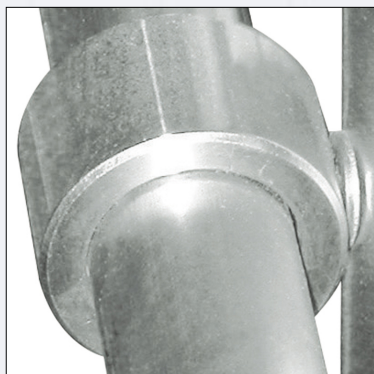

**CROSSBAR
HOLDERS**

COD.

EX311 PASSING THROUGH SUPPORT FOR ROUND PIPE Ø 12 mm.dia.x 42,4 mm.- STAINLESS STEEL AISI 304 SATIN FINISH

COD.

EX312 ROUND PIPE SUPPORT KIT Ø 12 mm x 42,4 mm. - STAINLESS STEEL AISI 304 SATIN FINISH

COD.

EX700 ROUND PIPE SUPPORT Ø 20 mm.- STAINLESS STEEL AISI 304 SATIN FINISH

The records, the specifics and the representations of the following catalogue are undemanding. Expo Inox S.p.A. reserves the right to introduce, at any time, the modifications that considers necessary.