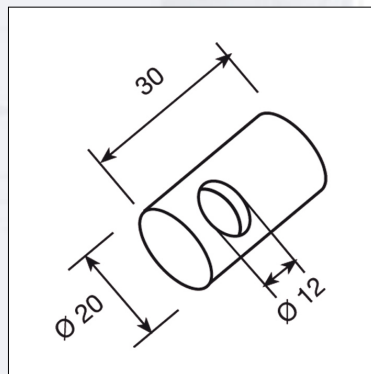

**CROSSBAR
HOLDERS**

COD.

EX311 PASSING THROUGH SUPPORT FOR ROUND PIPE Ø 12 mm.dia.x 42,4 mm.- STAINLESS STEEL AISI 304 SATIN FINISH

COD.

EX312 ROUND PIPE SUPPORT KIT Ø 12 mm x 42,4 mm. - STAINLESS STEEL AISI 304 SATIN FINISH

COD.

EX700 ROUND PIPE SUPPORT Ø 20 mm.- STAINLESS STEEL AISI 304 SATIN FINISH

The records, the specifics and the representations of the following catalogue are undemanding. Expo Inox S.p.A. reserves the right to introduce, at any time, the modifications that considers necessary.