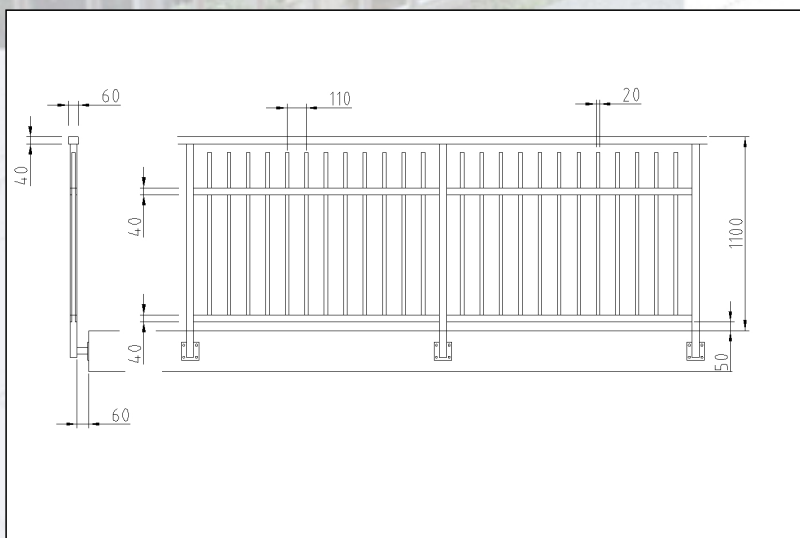

### FENCING BALUSTRADE WITH PRE-DRILLED FRAME

*Round section tubular modular fencing panels improve the aesthetical of buildings and residences facades and guarantee high mechanical and lasting characteristics. Maintenance is not necessary.*