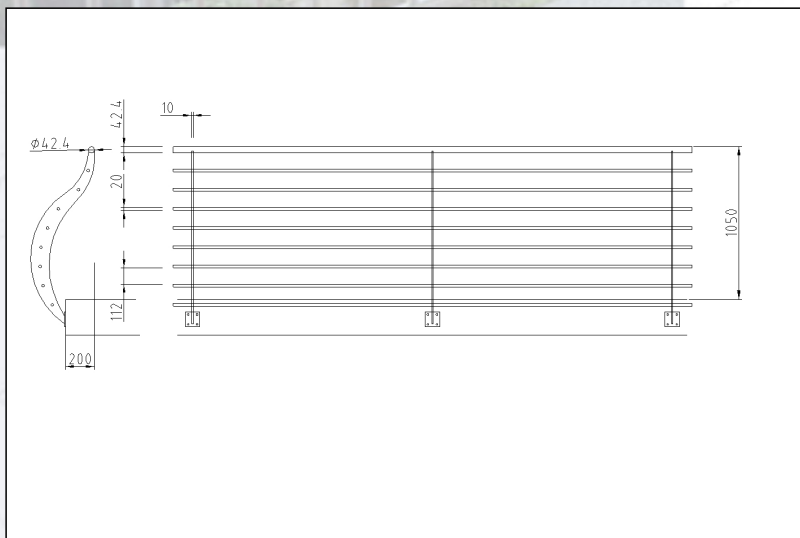

KITINOX

PARZOCE

BALUSTRADE WITH FLAT STANDS

Balustrade kit, quick to assembly without weld needing. It is just perfect to realize interiors and raisings

The records, the specifics and the representations of the following catalogue are undemanding. Expo Inox S.p.A. reserves the right to introduce, at any time, the modifications that considers necessary.